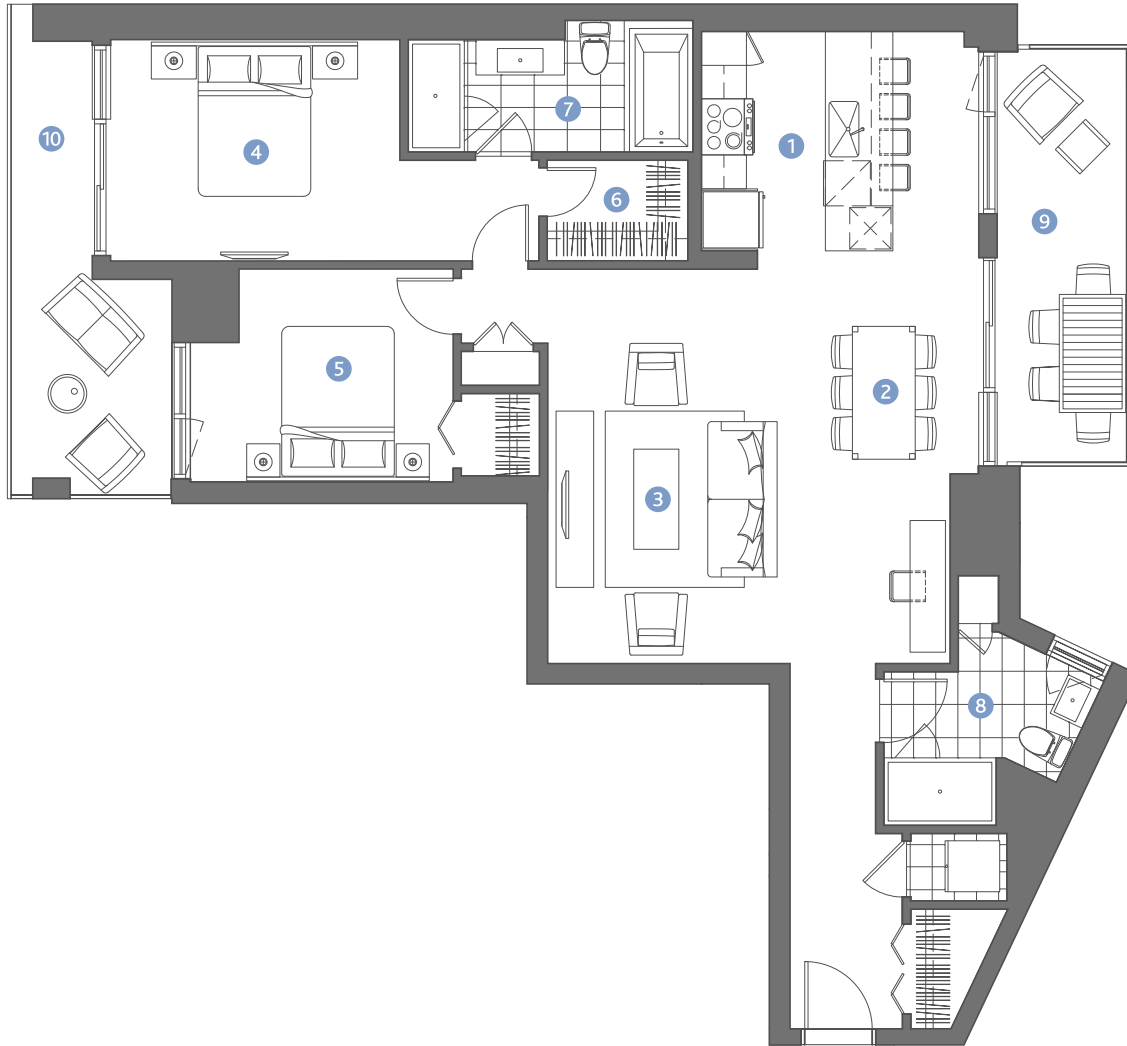

# TERRACE 06

2 BEDROOMS 1229 FT<sup>2</sup>

TERRACES : 215 FT<sup>2</sup>

TOTAL SURFACE AREA: 1444 FT<sup>2</sup>

- 1 KITCHEN: 8'-6" X 9'-9"
- 2 DINING ROOM: 8'-7" X 12'-1"
- 3 SUNROOM: 10'-9" X 17'-6"
- 4 MASTER BEDROOM: 9'-10" X 12'-10"
- 5 BEDROOM: 11'-8" X 9'-6"
- 6 WALK-IN CLOSET: 6'-3" X 4'-6"
- 7 BATHROOM: 12'-8" X 5'-0"
- 8 BATHROOM: 8'-7" X 6'-10"
- 9 TERRACE: 5'-9" X 18'-5"
- 10 TERRACE: 7'-2" X 9'-8"

Areas and dimensions are approximative and may be modified without prior notice.